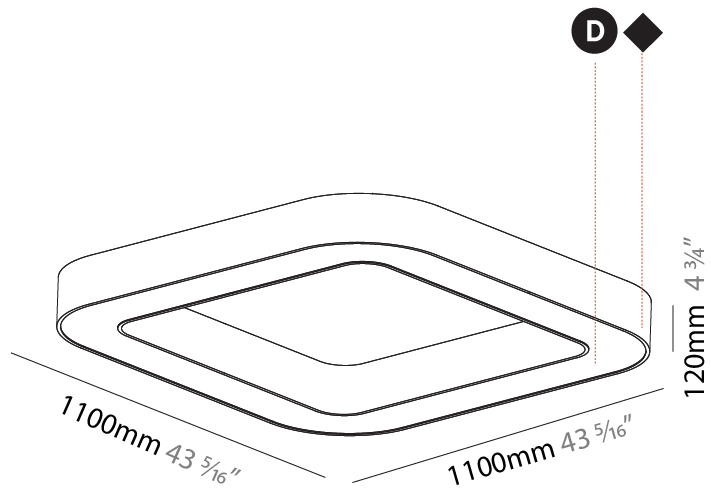

GENERAL

Series: Glorious
Subseries: Glorious Quantum
Brand: Prolicht
Division: Architectural
Mounting Type: Surface
Mounting Location: Ceiling
Subcategory: Ambient

PHYSICAL

Shape: Square
Length (mm): 1100
Length (in): 43 5/16
Width (mm): 1100
Width (in): 43 5/16
Height (mm): 120
Height (in): 4 3/4
Light Distribution: Direct
Weight (kg): 14.2
Weight (lbs): 31.24
Diffuser: PMMA - Opal or Micro-Prism
Fixture Finish: SSR / BKV / CWI / CRY / HAB / UFT / ITA / RUA / FTG / MYG / LOD / PUS / FRO / FUP / KIA / POP / BLS / SPG / MEY / GOH / GUM / CHC / COM / ABZ / JAG / OBR / MOS / ROR
Fixture Material: Aluminum

ELECTRICAL

Lamp Type: LED (Zhaga Standard)
Input Wattage (W): 60
Total Output Wattage (W): 48 / 38.4 (3500K)
Dimming: Non-Dimming / Phase Dimming (120Vac only) / 0-10V Dimming
Driver Included: Yes
Driver Location: Integrated
Driver Type: Constant Current - 120 / 277Vac
Driver Class: Class 2
Input Voltage (V): 120 - 277
Constant Current (MA): 350 / 1200 (3500K)

LED

Color Temperature (°K): 3000 / 3500 / 4000
Max. Delivered Lumen (lm): 5540 / 5733 / 5850
CRI: >80 CRI
Efficiency (%): 65
Lamp Life (hrs): 50000

OPTICAL

RATINGS AND CERTIFICATIONS

Certified By: Certified for North American Standards
IP rating: IP20