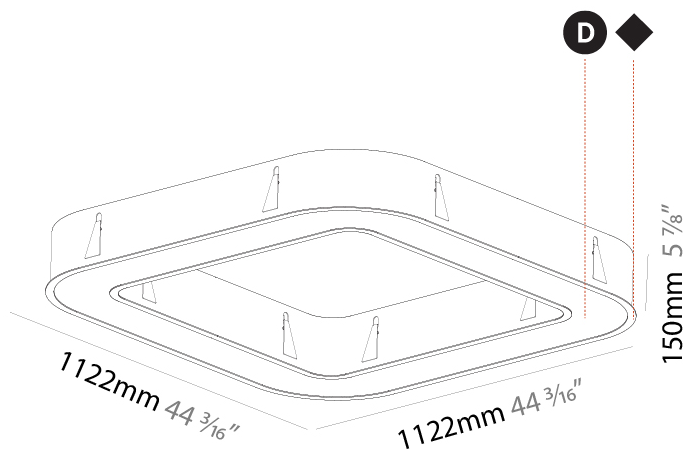

GENERAL

Series: Glorious
Subseries: Glorious Quantum
Brand: Prolicht
Division: Architectural
Mounting Type: Recessed
Mounting Location: Ceiling
Subcategory: Ambient

PHYSICAL

Shape: Square
Length (mm): 1122
Length (in): 44 ³/₁₆"
Width (mm): 1122
Width (in): 44 ³/₁₆"
Height (mm): 150
Height (in): 5 ⁷/₈"
Min. Recessing Depth (mm): 160
Min. Recessing Depth (in): 6 ⁵/₁₆"
Light Distribution: Direct
Weight (kg): 16.085
Weight (lbs): 35.39
Diffuser: PMMA - Opal or Micro-Prism
Fixture Finish: SSR / BKV / CWI / CRY / HAB / UFT / ITA / RUA / FTG / MYG / LOD / PUS / FRO / FUP / KIA / POP / BLS / SPG / MEY / GOH / GUM / CHC / COM / ABZ / JAG / OBR / MOS / ROR
Fixture Material: Aluminum

ELECTRICAL

Lamp Type: LED (Zhaga Standard)
Input Wattage (W): 60
Total Output Wattage (W): 48 / 38.4 (3500K)
Dimming: Non-Dimming / Phase Dimming (120Vac only) / 0-10V Dimming
Driver Included: Yes
Driver Location: Integrated
Driver Type: Constant Current - 120 / 277Vac
Driver Class: Class 2
Input Voltage (V): 120 - 277
Constant Current (MA): 350 / 1200 (3500K)

LED

Color Temperature (°K): 3000 / 3500 / 4000
Max. Delivered Lumen (lm): 5540 / 5733 / 5850
CRI: >80 CRI
Efficiency (%): 65
Lamp Life (hrs): 50000

OPTICAL

RATINGS AND CERTIFICATIONS

Certified By: Certified for North American Standards
IP rating: IP20